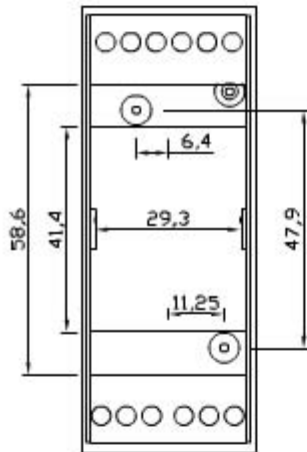

2 UNITS MODULAR HOUSING (MM 35) H 68 MM.
 FOR MOUNTING ON OMEGA RAIL ACC. TO DIN EN 50022.
 IT IS SUITABLE TO HOUSE ANALOGUE AND DIGITAL
 INSTRUMENTATION. SCREWED OR SNAP-IN LOCKING
 BETWEEN BASE AND COVER. SUITABLE TO HOUSE FIXED OR
 DETACHABLE TERMINALS OF ANY MOUNTING STEP.
 CUSTOM DRILLING ON ANY SIDE (WINDOWS, HOLES,
 SLOTS).
 MADE OF NORYL CLASS V2 OR, ON REQUEST, CLASS V0 (UL
 94) IN RAL (7035) GREY.

BARRA DIN

Print

Close