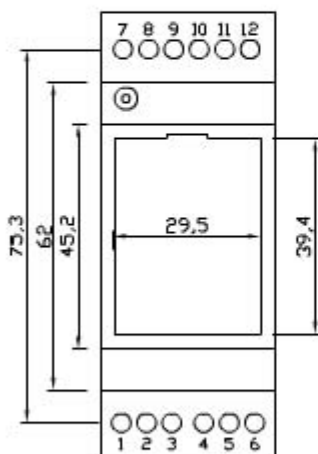

2 UNITS MODULAR HOUSING (MM 35) H 68 MM.
 FOR MOUNTING ON OMEGA RAIL ACC. TO DIN EN 50022.
 IT IS SUITABLE TO HOUSE ANALOGUE AND DIGITAL
 INSTRUMENTATION. SCREWED OR SNAP-IN LOCKING
 BETWEEN BASE AND COVER. SUITABLE TO HOUSE FIXED OR
 DETACHABLE TERMINALS OF ANY MOUNTING STEP.
 CUSTOM DRILLING ON ANY SIDE (WINDOWS, HOLES,
 SLOTS).
 MADE OF NORYL CLASS V2 OR, ON REQUEST, CLASS V0 (UL
 94) IN RAL (7035) GREY.

BARRA DIN

Print

Close