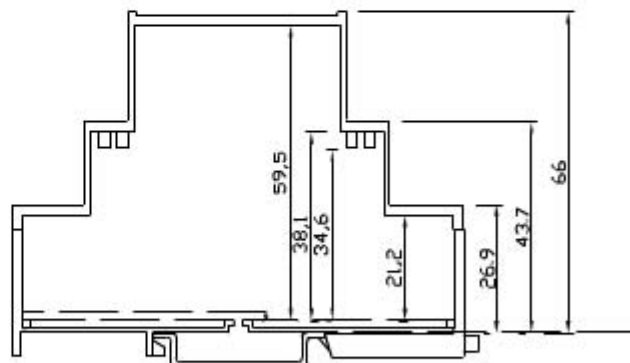

2 UNITS MODULAR HOUSING (MM 35) H 68 MM.
 FOR MOUNTING ON OMEGA RAIL ACC. TO DIN EN 50022.
 IT IS SUITABLE TO HOUSE ANALOGUE AND DIGITAL
 INSTRUMENTATION. SCREWED OR SNAP-IN LOCKING
 BETWEEN BASE AND COVER. SUITABLE TO HOUSE FIXED OR
 DETACHABLE TERMINALS OF ANY MOUNTING STEP.
 CUSTOM DRILLING ON ANY SIDE (WINDOWS, HOLES,
 SLOTS).
 MADE OF NORYL CLASS V2 OR, ON REQUEST, CLASS V0 (UL
 94) IN RAL (7035) GREY.

BARRA DIN

Print

Close