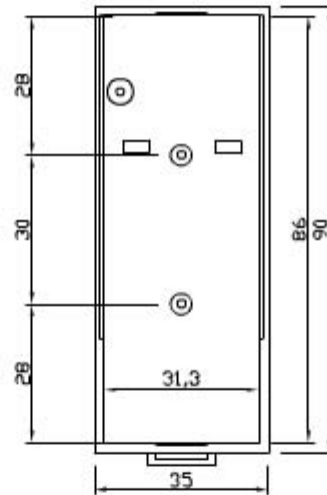

2 UNITS MODULAR HOUSING (MM 35) H 68 MM.
 FOR MOUNTING ON OMEGA RAIL ACC. TO DIN EN 50022.
 IT IS SUITABLE TO HOUSE ANALOGUE AND DIGITAL
 INSTRUMENTATION. SCREWED OR SNAP-IN LOCKING
 BETWEEN BASE AND COVER. SUITABLE TO HOUSE FIXED OR
 DETACHABLE TERMINALS OF ANY MOUNTING STEP.
 CUSTOM DRILLING ON ANY SIDE (WINDOWS, HOLES,
 SLOTS).
 MADE OF NORYL CLASS V2 OR, ON REQUEST, CLASS V0 (UL
 94) IN RAL (7035) GREY.

BARRA DIN

Print

Close