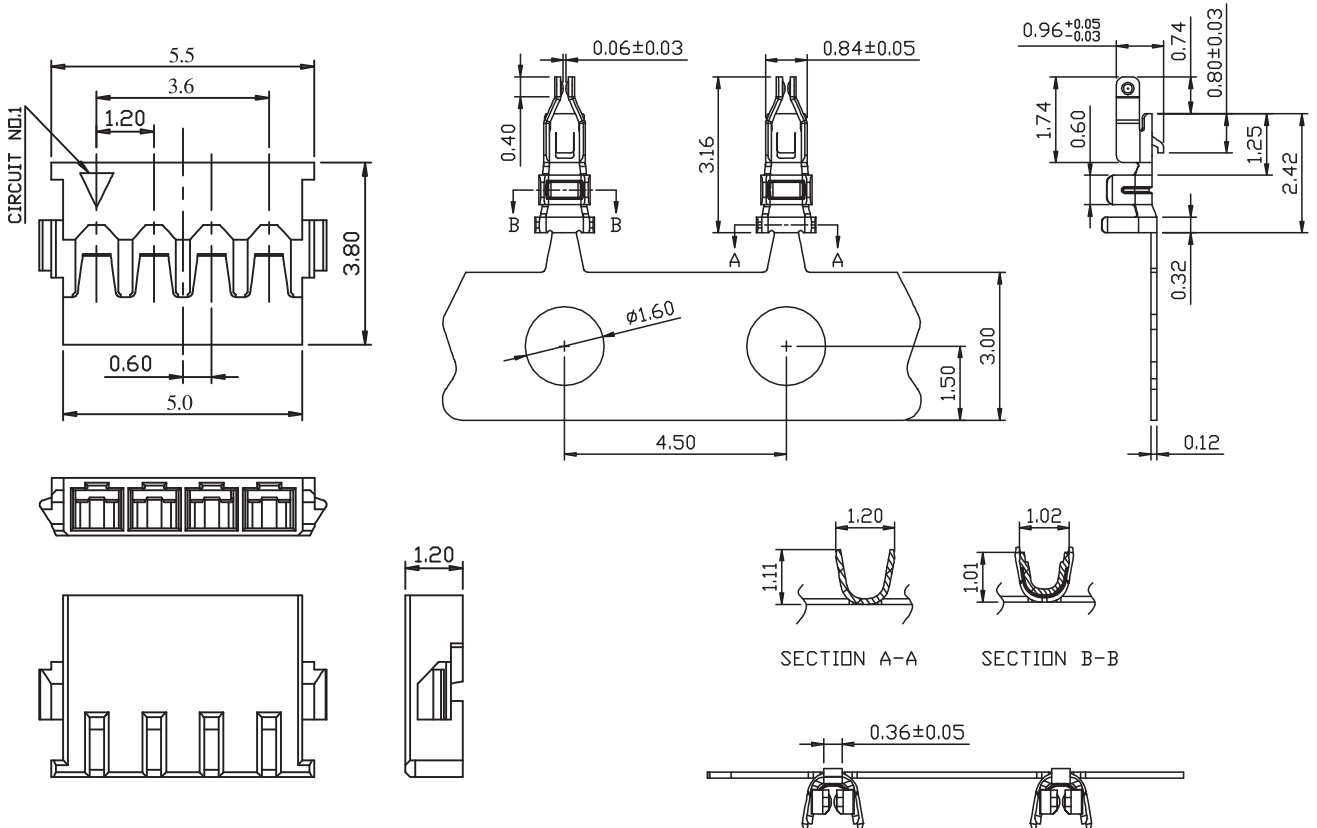

Cable

Technical data:

pitch rows row distance orientation termination

No.	Name	Order code	Q'ty
1	Housing	906-Q-004-X-BS0B00	1
2	Terminal	998-Q-TX-BR0A33	2
3	Wire	UL1571; 28AWG; (OD: 0.8); Red/Black	2

Order code: **908-BS0C99**