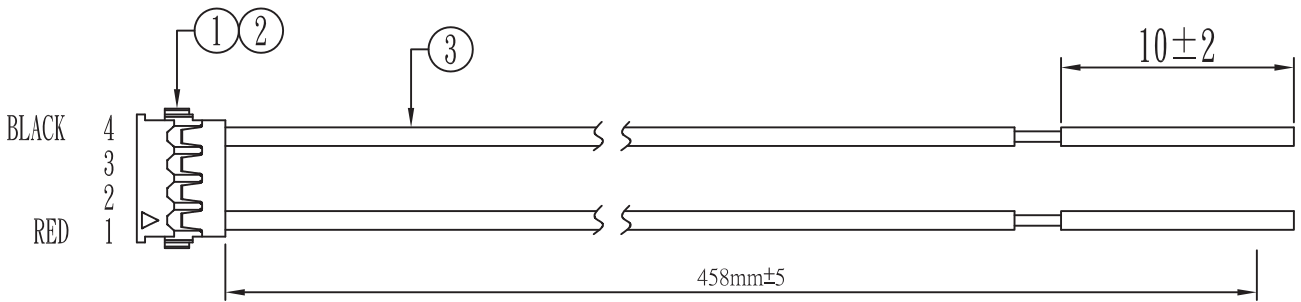

Cable

Technical data:

pitch rows row distance orientation termination

No.	Name	Order code	Q'ty
1	Housing	906-Q-004-X-BS0B00	1
2	Terminal	998-Q-TX-BR0A33	2
3	Wire	UL1571; 28AWG; (OD: 0.8); Red/Black	2

Order code: **908-BS0C99**