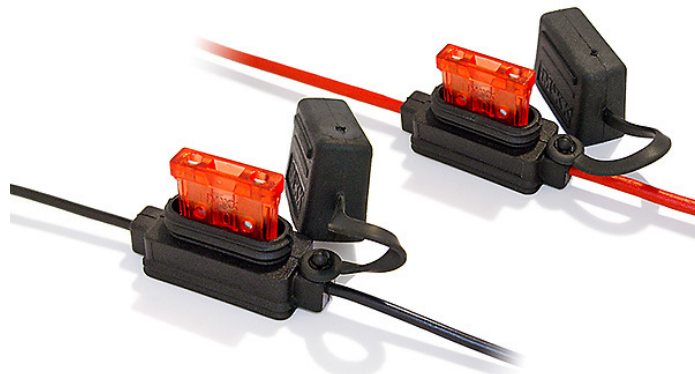

splash waterproof holder H1325-H1335, normOTO fuse

- 1.5 mm² black or 2.5mm² red cable, 235mm each side
- Box-type phosphor bronze CuSn fuse receptacles
- Splash waterproof with cover (IP56)
- Self-extinguishing body and cover materials

iMaXX ref.	Cable	Cable Color	Note
H1325	1.5mm ²	Black	includes Cover
H1335	2.5mm ²	Red	includes Cover