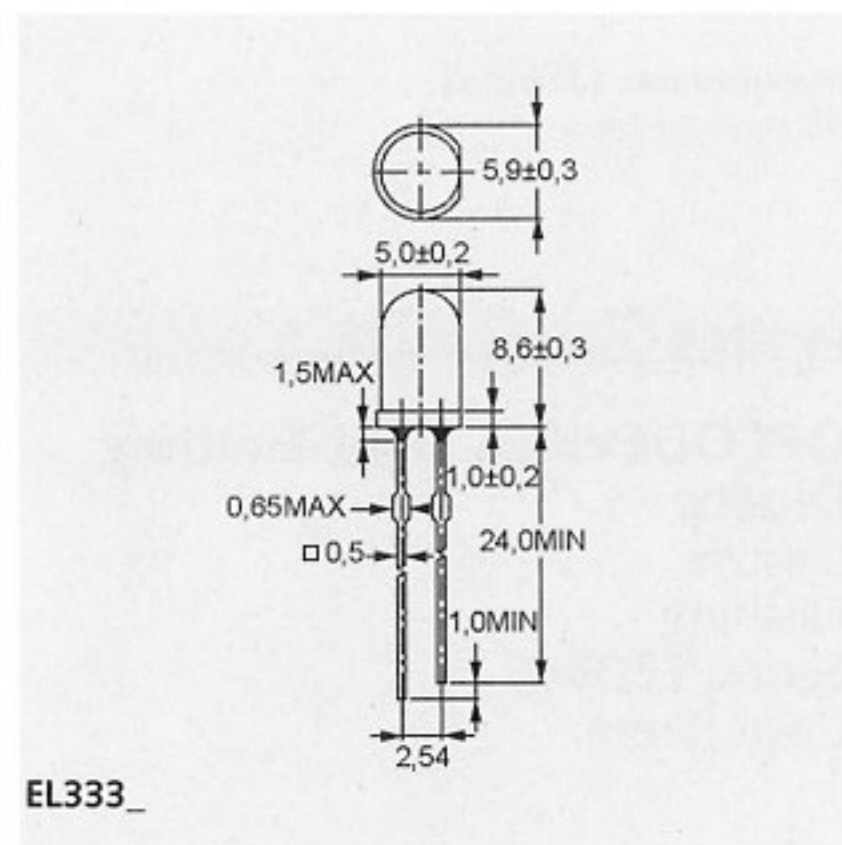

Note

You will find suitable LED holders and spacing pieces in the blue "Passive and Electromechanical Components" catalogue starting at product group H3731 resp. G8293.

Terms of Delivery

Minimum order quantity: please see price list column "MOQ".

Manufacturer: **EVERLIGHT**

<http://www.everlight.com>

Part Nr.	Part description
EL7343-2USRC/S10	LED Water-clear Red 3500mcd 30° 5mm
EL383-2SURC/S53	LED Water-clear Red 2460mcd 6° 5mm
EL383-2SURC/S40	LED Water-clear Red 10000mcd 6° 5mm
EL333/R2C1-AQUB	LED Water-clear Red 3600-11250mcd 15° 5mm
EL7343-2SURC/H2	LED Water-clear Red 2500mcd 30° 5mm
EL333/A2C1-ASWB	LED Water-clear Orange 5650-18000mcd 15° 5mm
EL383-2UYC/S53	LED Water-clear Yellow 3100mcd 6° 5mm
EL383-2UYC/S40	LED Water-clear Yellow 20000mcd 6° 5mm
EL333/Y2C1-ASWB	LED Water-clear Yellow 5650-18000mcd 15° 5mm
EL7343-2UYC/S10	LED Water-clear Yellow 2500mcd 30° 5mm
EL383-2SYGC/S53	LED Water-clear Green 810mcd 6° 5mm
EL383-2SUGC/S40	LED Water-clear Green 5000mcd 6° 5mm
EL333-2SUGC/H3/S	LED Water-clear Green 6300mcd 15° 5mm
EL7344-15SUGC/S	LED Water-clear Green 3200mcd 30° 5mm
EL383-2UBGC/S40	LED Water-clear Green 8000mcd 6° 5mm
EL7383/V7C3-ARTA	LED Water-clear Green 4500-9000mcd 30° 5mm
EL383-2SUBC/C47	LED Water-clear Blue 3200mcd 6° 5mm
EL333-2SUBC/H3/C	LED Water-clear Blue 2000mcd 15° 5mm
EL7344-15SUBC/C	LED Water-clear Blue 1250mcd 30° 5mm