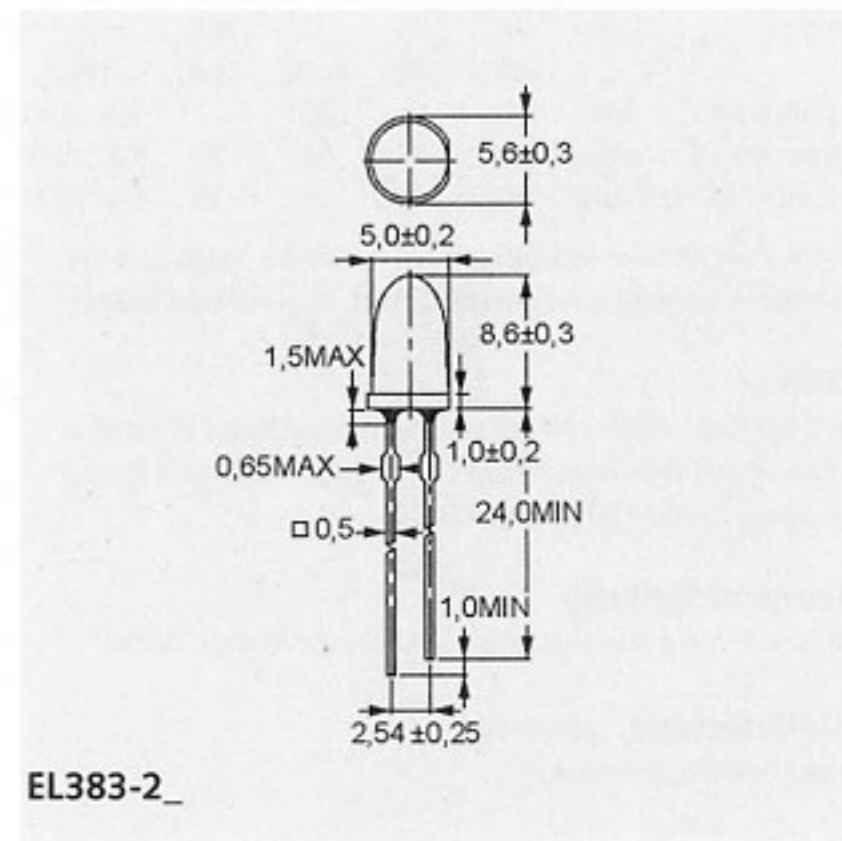

EL333_

EL383-2_