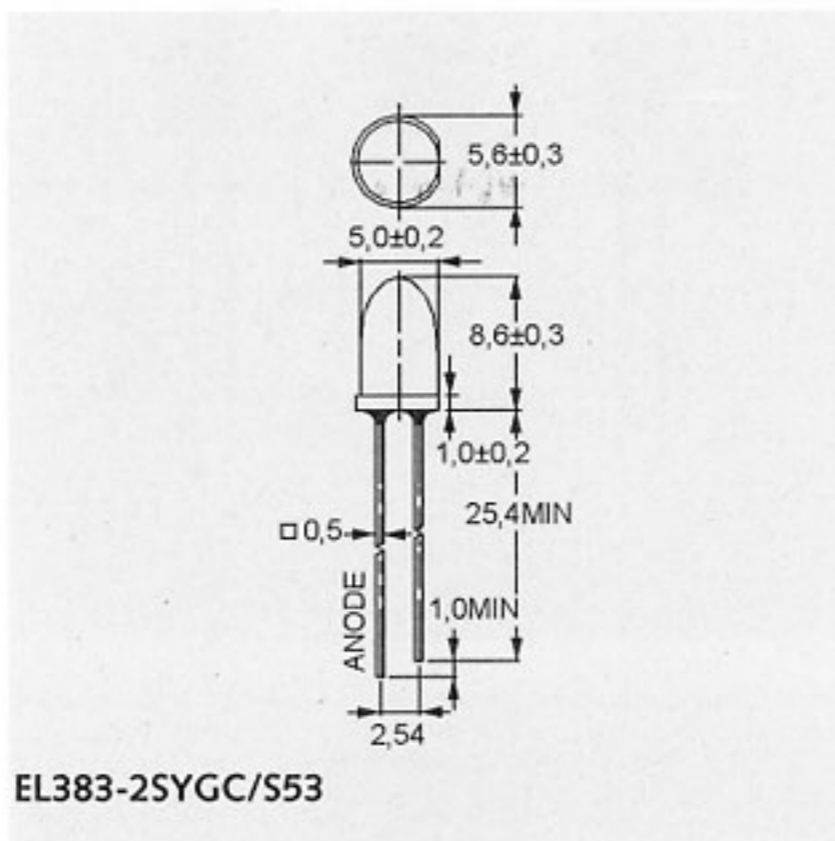

Light Emitting Diodes

W1352 = Product group; Product group discount W 13 5_

EVERLIGHT Light Emitting Diodes

Water-clear
Ultrabright

Series: EL333_, EL383-2_,
EL7343_, EL7344_, EL7383_
Case: 5mm

New Products

Technical Specifications

Part Nr.	Colour	WL [nm]	VA [°]	LI [mcd]	@I_F [mA]	U_F [V]
EL7343-2USRC/S10	Red	639	30	3500	20	2,3
EL383-2SURC/S53	Red	632	6	2460	20	2,0
EL383-2SURC/S40	Red	632	6	10000	20	2,0
EL333/R2C1-AQUB	Red	632	15	3600...11250	20	1,8...2,6
EL7343-2SURC/H2	Red	632	30	2500	20	2,0
EL333/A2C1-ASWB	Orange	621	15	5650...18000	20	1,8...2,6
EL383-2UYC/S53	Yellow	591	6	3100	20	2,0
EL383-2UYC/S40	Yellow	591	6	20000	20	2,0
EL333/Y2C1-ASWB	Yellow	591	15	5650...18000	20	1,8...2,6
EL7343-2UYC/S10	Yellow	591	30	2500	20	2,3
EL383-2SYGC/S53	Green	575	6	810	20	2,0
EL383-2SUGC/S40	Green	518	6	5000	20	3,5
EL333-2SUGC/H3/S	Green	518	15	6300	20	3,5
EL7344-15SUGC/S	Green	518	30	3200	20	3,5
EL383-2UBGC/S40	Green	502	6	8000	20	3,5
EL7383/V7C3-ARTA	Green	502	30	4500...9000	20	2,8...3,6
EL383-2SUBC/C47	Blue	468	6	3200	20	3,5
EL333-2SUBC/H3/C	Blue	468	15	2000	20	3,5
EL7344-15SUBC/C	Blue	468	30	1250	20	3,5

WL = Peak Emission Wavelength, VA = Viewing Angle, LI = Typ. Luminous Intensity, I_F = Forward Current, U_F = Forward Voltage

Note

You will find suitable LED holders and spacing pieces in the blue "Passive and Electromechanical Components" catalogue starting at product group H3731 resp. G8293.

Terms of Delivery

Minimum order quantity: please see price list column "MOQ".

Manufacturer: **EVERLIGHT**

<http://www.everlight.com>