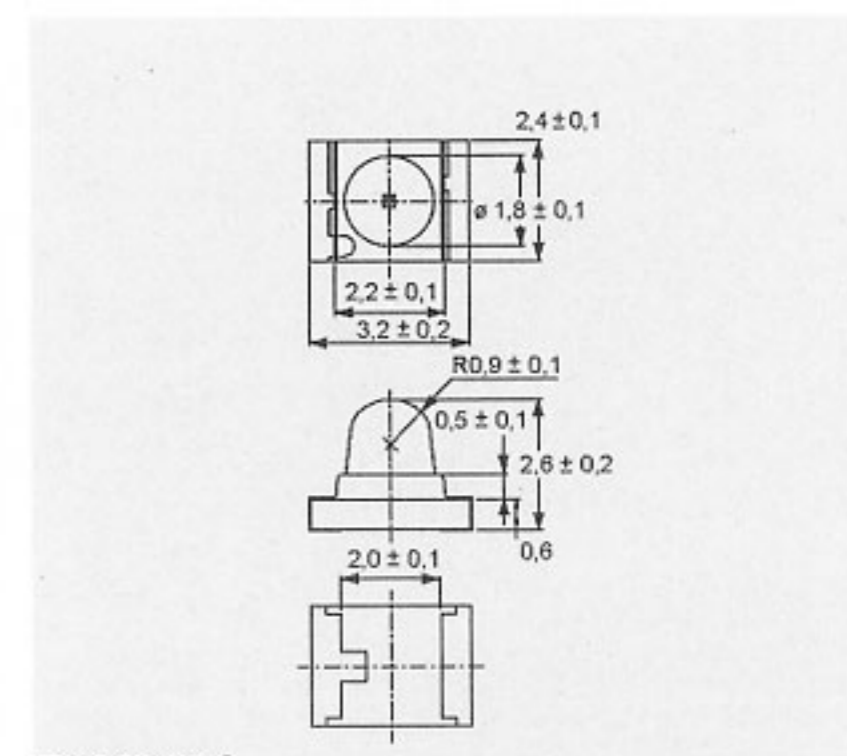

ELIR42-21C