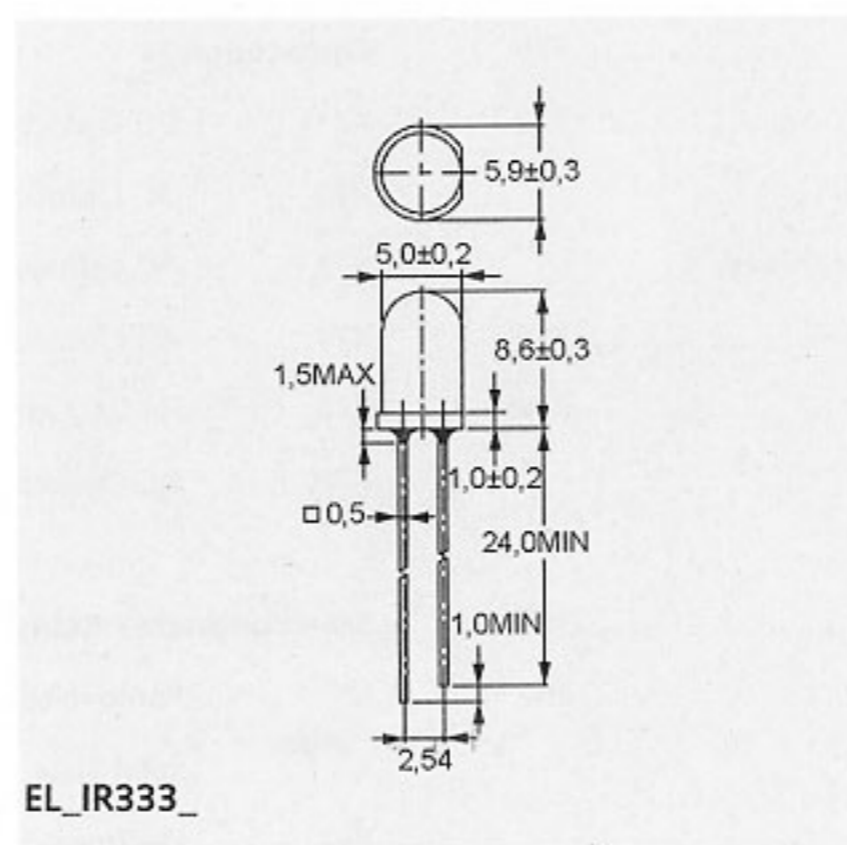

ELIR908-7C

EL_IR333_