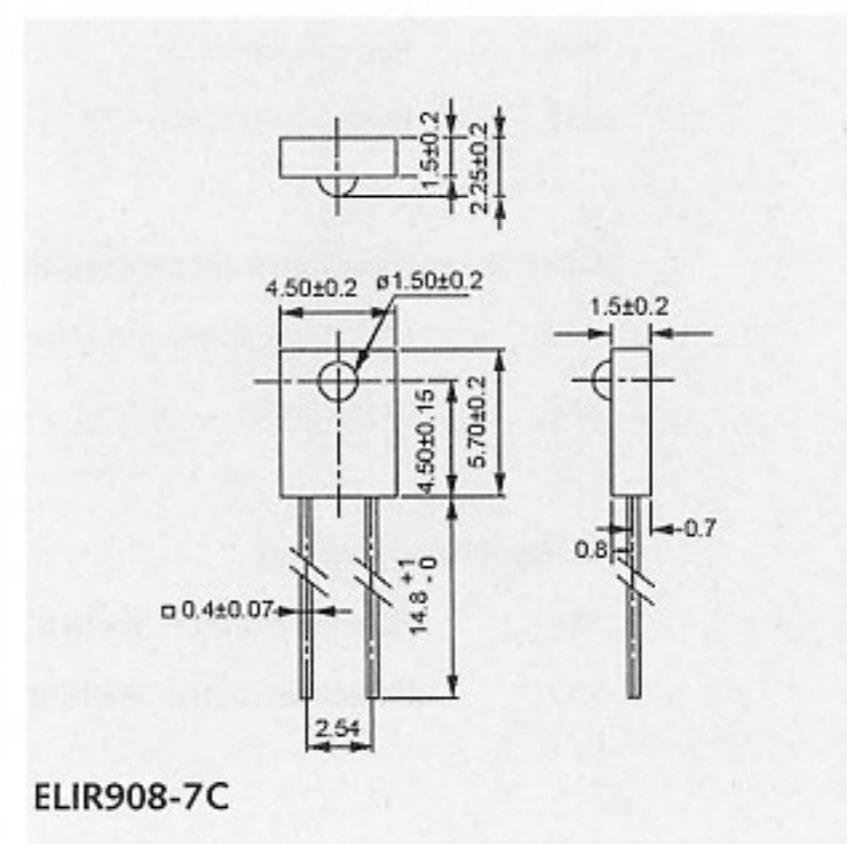

Manufacturer: **EVERLIGHT**

<http://www.everlight.com>

Part Nr.	Part description
ELHIR204/H0	IR-LED Yellow 60° 3mm
ELIR204-A	IR-LED Blue 35° 3mm
ELSIR204-A	IR-LED Blue 30° 3mm
ELIR323/H0-A	IR-LED Blue 60° 5mm
ELHIR333/H0	IR-LED Yellow 30° 5mm
ELIR333C/H0/L10	IR-LED Water-clear 40° 5mm
ELSIR333-A	IR-LED Blue 20° 5mm
ELIR908-7C	IR-LED Water-clear 60° Side View
ELIR7393C	IR-LED Water-clear 60° 5mm

EL_IR204_

EL_IR333_

ELIR908-7C

X2327 = Product group; Product group discount X 23 2_

EVERLIGHT SMD Infrared LEDs

Series: ELIR_
Case: 0805, 1206, 1209, PLCC, "Yoke" Lead

Technical Specifications

Part Nr.	Colour	WL [nm]	VA [°]	I _E [mW/sr]	@I _F [mA]	U _F [V]
ELIR11-21C	Infrared	940	100	0,5	20	1,2
ELIR17-21C	Infrared	940	120	0,2	20	1,2
ELIR42-21C	Infrared	940	30	1,0	20	1,2
ELIR67-21C	Infrared	940	120	1,0	20	1,2
ELIR91-21C/F9	Infrared	940	25	3,0	20	1,2