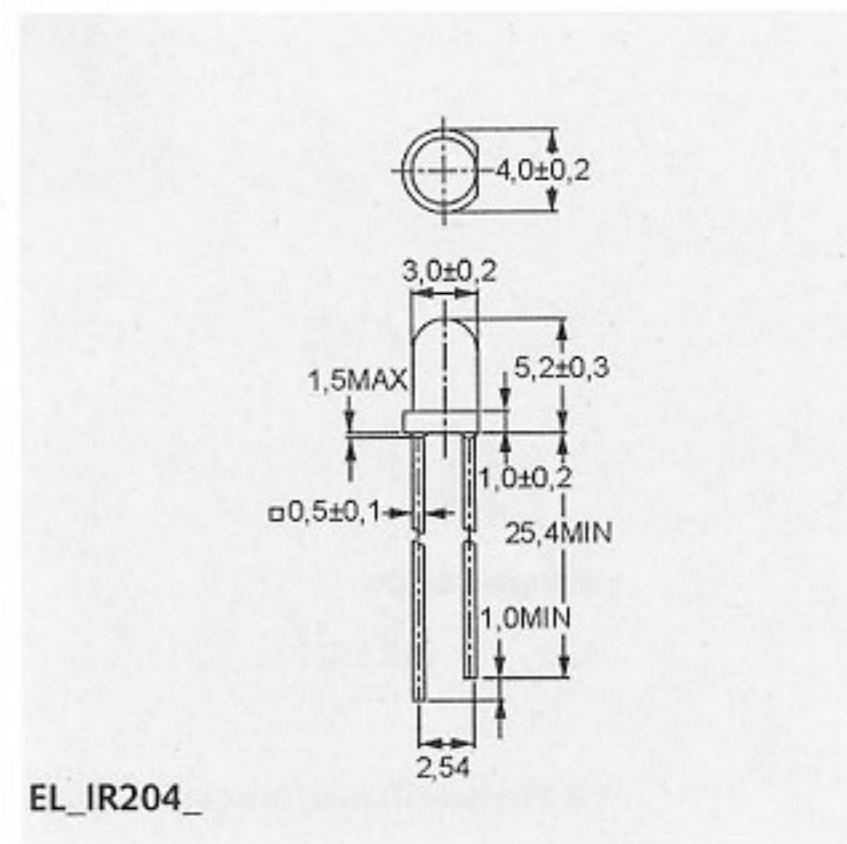

Infrared LEDs

X2323 = Product group; Product group discount X 23 2_

EVERLIGHT Infrared LEDs

Series: ELHIR_, ELIR_, ELSIR_
Case: 3mm, 5mm, Side View

Technical Specifications

Part Nr.	Colour	WL [nm]	VA [°]	I _E [mW/sr]	@I _F [mA]	U _F [V]
ELHIR204/H0	Infrared	850	60	4,0	20	1,45
ELIR204-A	Infrared	940	35	4,0	20	1,2
ELSIR204-A	Infrared	875	30	4,0	20	1,3
ELIR323/H0-A	Infrared	940	60	2,0	20	1,2
ELHIR333/H0	Infrared	850	30	7,8	20	1,45
ELIR333C/H0/L10	Infrared	940	40	7,8	20	1,2
ELSIR333-A	Infrared	875	20	7,8	20	1,3
ELIR908-7C	Infrared	940	60	-	-	1,2
ELIR7393C	Infrared	940	60	4,0	20	1,2

WL = Peak Emission Wavelength, VA = Viewing Angle, I_E = Min. Radiant Intensity, I_F = Forward Current, U_F = Forward Voltage

Terms of Delivery

Minimum order quantity: please see price list column "MOQ".

Manufacturer: **EVERLIGHT**

<http://www.everlight.com>

Part Nr.	Part description
ELHIR204/H0	IR-LED Yellow 60° 3mm
ELIR204-A	IR-LED Blue 35° 3mm
ELSIR204-A	IR-LED Blue 30° 3mm
ELIR323/H0-A	IR-LED Blue 60° 5mm
ELHIR333/H0	IR-LED Yellow 30° 5mm
ELIR333C/H0/L10	IR-LED Water-clear 40° 5mm
ELSIR333-A	IR-LED Blue 20° 5mm
ELIR908-7C	IR-LED Water-clear 60° Side View
ELIR7393C	IR-LED Water-clear 60° 5mm

EL_IR204_

EL_IR333_

ELIR908-7C

X2327 = Product group; Product group discount X 23 2_

EVERLIGHT SMD Infrared LEDs

Series: ELIR_
Case: 0805, 1206, 1209, PLCC, "Yoke" Lead

Technical Specifications

Part Nr.	Colour	WL [nm]	VA [°]	I _E [mW/sr]	@I _F [mA]	U _F [V]
ELIR11-21C	Infrared	940	100	0,5	20	1,2
ELIR17-21C	Infrared	940	120	0,2	20	1,2
ELIR42-21C	Infrared	940	30	1,0	20	1,2
ELIR67-21C	Infrared	940	120	1,0	20	1,2
ELIR91-21C/F9	Infrared	940	25	3,0	20	1,2