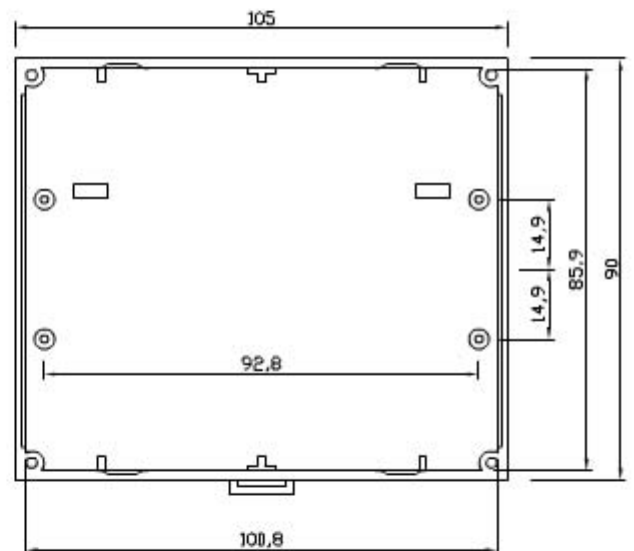

6 UNITS MODULAR HOUSING (MM 105) H 68 MM.
FOR MOUNTING ON OMEGA RAIL ACC. TO DIN EN 50022.

IT IS SUITABLE TO HOUSE ANALOGUE AND DIGITAL INSTRUMENTATION. SCREWED OR SNAP-IN LOCKING BETWEEN BASE AND COVER. SUITABLE TO HOUSE FIXED OR DETACHABLE TERMINALS OF ANY MOUNTING STEP.

CUSTOM DRILLING ON ANY SIDE (WINDOWS, HOLES, SLOTS).

MADE OF NORYL CLASS V2 OR, ON REQUEST, CLASS V0 (UL 94) IN RAL (7035) GREY.

BARRA DIN

Print

Close