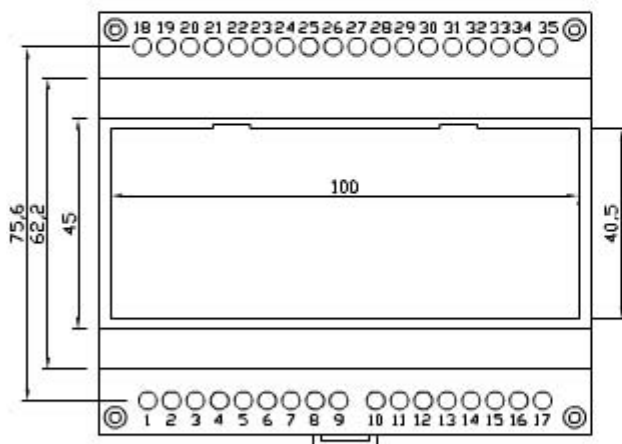

6 UNITS MODULAR HOUSING (MM 105) H 68 MM.
FOR MOUNTING ON OMEGA RAIL ACC. TO DIN EN 50022.

IT IS SUITABLE TO HOUSE ANALOGUE AND DIGITAL INSTRUMENTATION. SCREWED OR SNAP-IN LOCKING BETWEEN BASE AND COVER. SUITABLE TO HOUSE FIXED OR DETACHABLE TERMINALS OF ANY MOUNTING STEP.

CUSTOM DRILLING ON ANY SIDE (WINDOWS, HOLES, SLOTS).

MADE OF NORYL CLASS V2 OR, ON REQUEST, CLASS V0 (UL 94) IN RAL (7035) GREY.

BARRA DIN

Print

Close