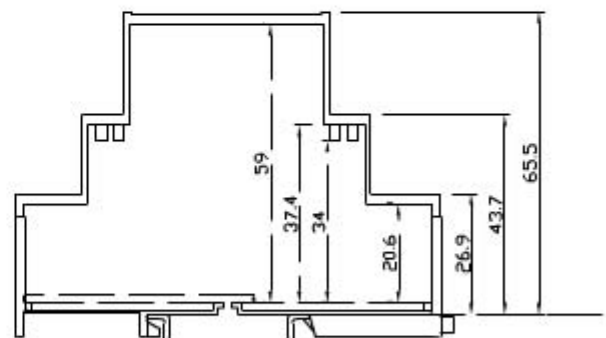

6 UNITS MODULAR HOUSING (MM 105) H 68 MM.
FOR MOUNTING ON OMEGA RAIL ACC. TO DIN EN 50022.

IT IS SUITABLE TO HOUSE ANALOGUE AND DIGITAL INSTRUMENTATION. SCREWED OR SNAP-IN LOCKING BETWEEN BASE AND COVER. SUITABLE TO HOUSE FIXED OR DETACHABLE TERMINALS OF ANY MOUNTING STEP.

CUSTOM DRILLING ON ANY SIDE (WINDOWS, HOLES, SLOTS).

MADE OF NORYL CLASS V2 OR, ON REQUEST, CLASS V0 (UL 94) IN RAL (7035) GREY.

BARRA DIN

Print

Close