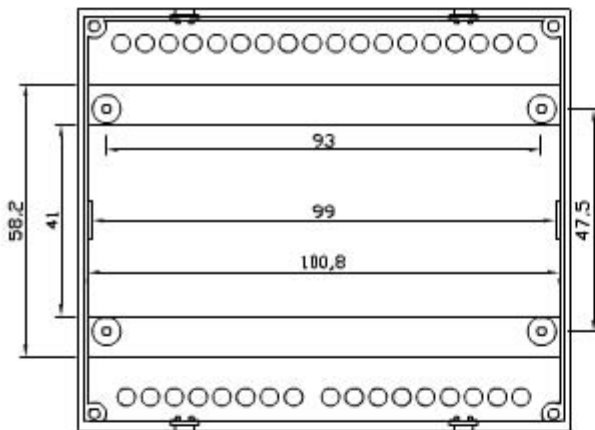

6 UNITS MODULAR HOUSING (MM 105) H 68 MM.
FOR MOUNTING ON OMEGA RAIL ACC. TO DIN EN 50022.

IT IS SUITABLE TO HOUSE ANALOGUE AND DIGITAL INSTRUMENTATION. SCREWED OR SNAP-IN LOCKING BETWEEN BASE AND COVER. SUITABLE TO HOUSE FIXED OR DETACHABLE TERMINALS OF ANY MOUNTING STEP.

CUSTOM DRILLING ON ANY SIDE (WINDOWS, HOLES, SLOTS).

MADE OF NORYL CLASS V2 OR, ON REQUEST, CLASS V0 (UL 94) IN RAL (7035) GREY.

BARRA DIN

Print

Close