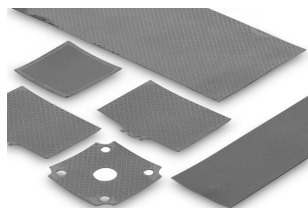

# Data sheet Product WLFT 404 43 x 43

Thermal interface material / Fixing material / Mounting material>Thermal interface material>Thermally conductive foil both sides adhesive isolations, double sided adhesive

## Features

dimensions:	<b>43x43 mm</b>
Folienart:	<b>T 404</b>
name of foil:	<b>WLF</b>
version:	<b>insulating, double sided adhesive</b>
colour:	<b>blue</b>
type of delivery:	<b>cut</b>

**Fischer Elektronik GmbH & Co. KG**  
DEUTSCHLAND • GERMANY • ALLEMAGNE